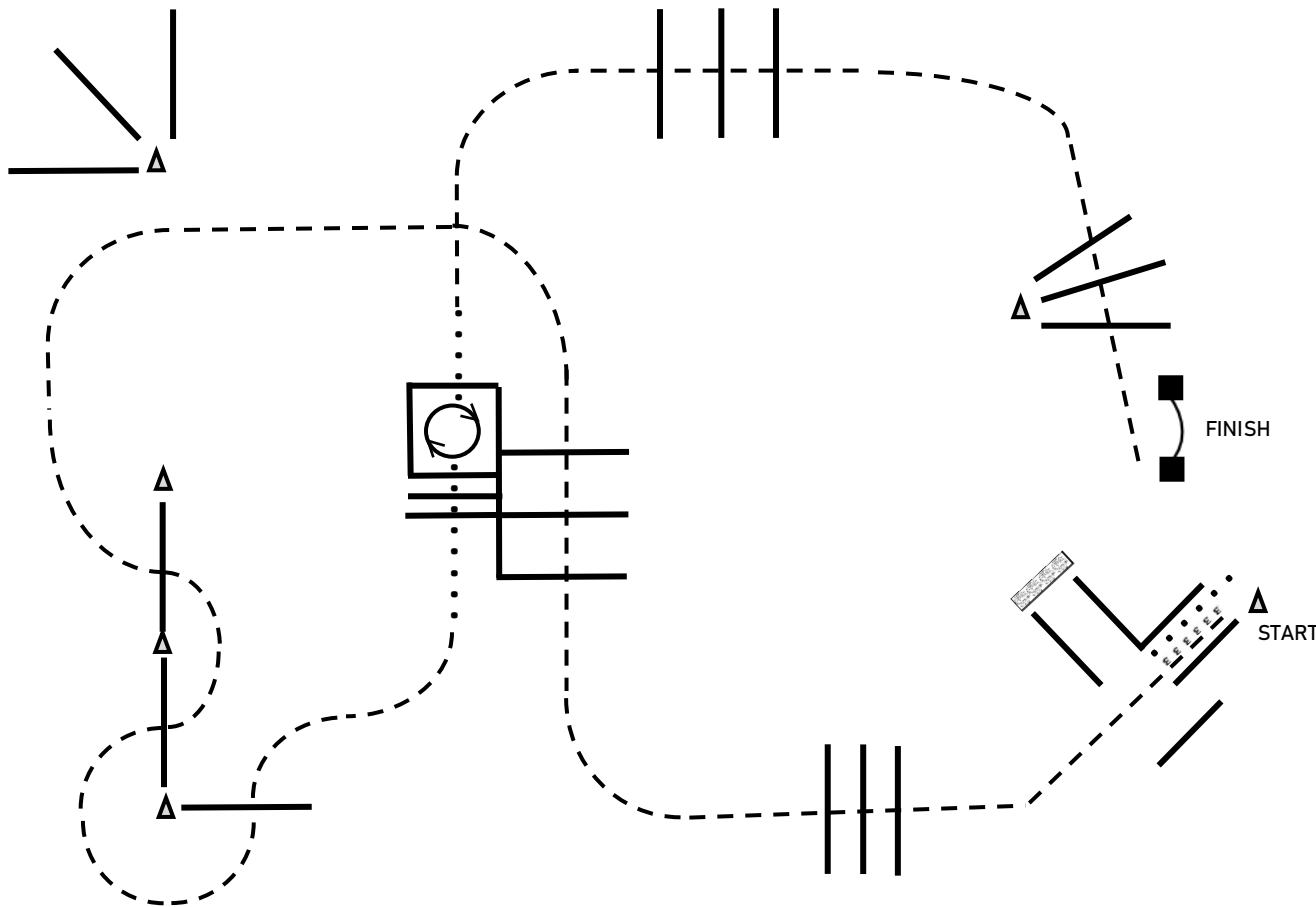

WALK
JOG	-----
LOPE	—————
BACK	3 3 3 3 3 3

Summer Showdown AQHA & APHA Show

July 7th, 2024

L1 Open, L1 yth, L1 am, Nov yth, Nov am,
Green

BE READY AT CONE.
 JOG OVER POLE & INTO CHUTE.
 BACK L.
 JOG OVER 6 POLES.
 LOPE LL OVER 3 POLES.
 JOG SERPENTINE.
 WALK OVER POLES AND INTO BOX.
 360 RIGHT & WALK OUT OF BOX.
 LOPE RL OVER 3 POLES.
 JOG OVER 3 POLES TO GATE.
 LH GATE TO FINISH.

WALK
JOG	-----
LOPE	—————
BACK	3 3 3 3 3 3

Summer Showdown AQHA & APHA Show

July 7th, 2024

All Walk/Jog and Trail in Hand

BE READY AT CONE.
WALK INTO CHUTE.
BACK CHUTE.
JOG OVER 6 POLES.
JOG SERPENTINE.
WALK OVER POLES AND INTO BOX.
360 RIGHT & WALK OUT OF BOX.
JOG OVER 6 POLES TO GATE.
LH GATE TO FINISH.