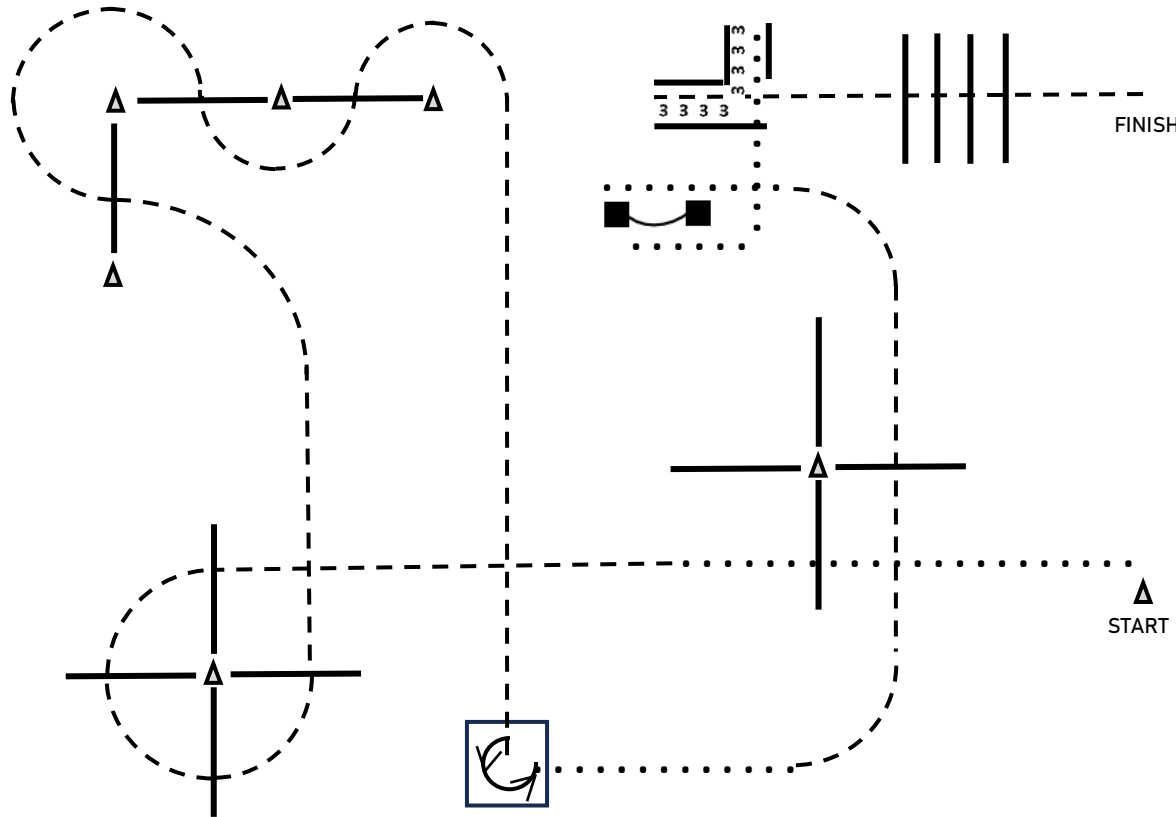

WALK
JOG	-----
LOPE	—————
BACK	3 3 3 3 3 3

Summer Showdown AQHA & APHA Show

July 5th, 2024

All Walk/Jog and Trail in Hand

BE READY AT CONE.
WALK OVER 1 POLE.
JOG PINWHEEL (4 poles).
JOG SERPENTINE AND INTO BOX.
270 RIGHT, WALK OUT.
JOG OVER 1 POLE.
WALK TO GATE.
WORK GATE LH.
WALK INTO CHUTE.
BACK L.
JOG OVER 4 POLES TO FINISH.

WALK
JOG	-----
LOPE	—————
BACK	3 3 3 3 3 3

Summer Showdown AQHA & APHA Show

July 6th, 2024

All Ranch Trail

BE READY AT GATE.
 WORK GATE LH
 TROT TO BRIDGE
 WALK OVER BRIDGE
 LOPE RL OVER POLES, INTO CHUTE
 BACK CHUTE
 SIDE PASS OVER LOG RIGHT
 180° RIGHT
 LOPE LL TO TREES
 TROT SERPENTINE THROUGH TREES
 STOP AT STANDARD AND PICK UP ROPE
 DRAG LOG IN A CIRCLE LEFT (WALK OR JOG)
 RETURN TO STANDARD
 EXIT OVER POLES AT A WALK