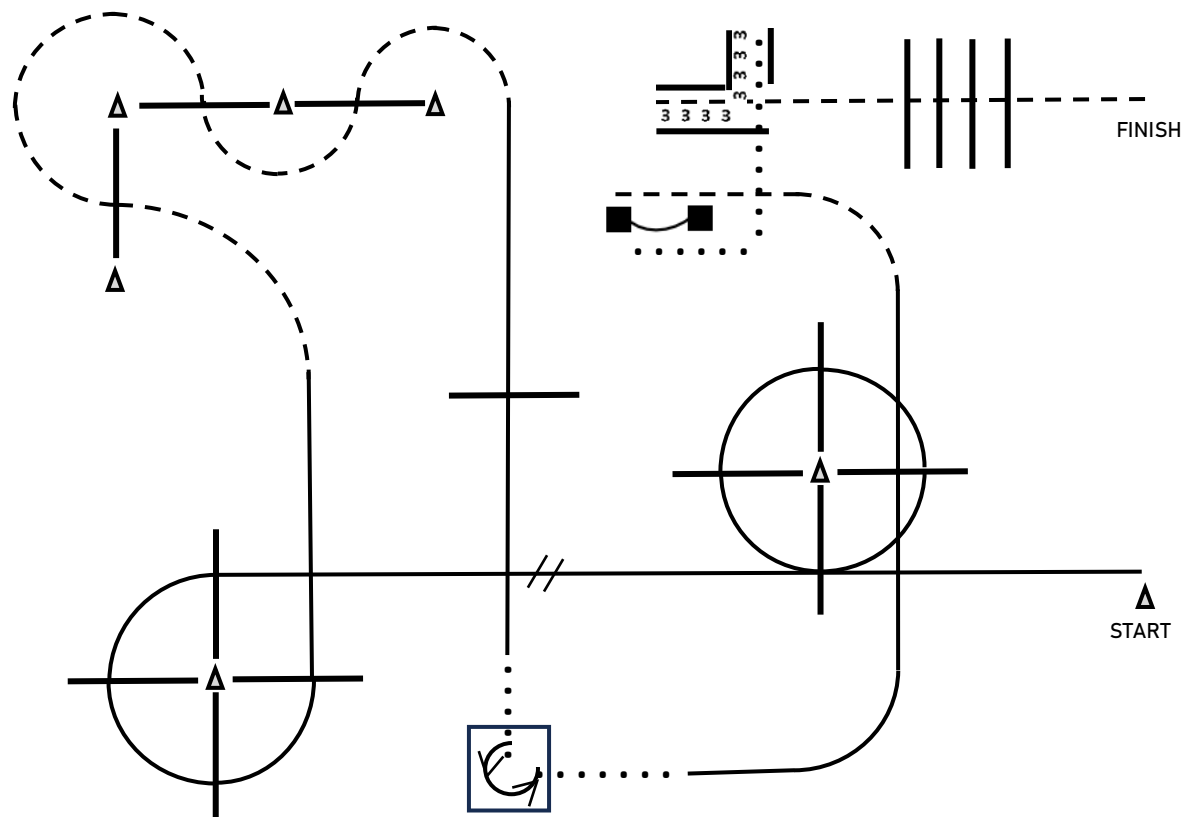

Summer Showdown AQHA & APHA Show

July 4th, 2024
 All Ranch Trail

BE READY AT GATE.
 WORK GATE, RH.
 WALK OVER LOGS & BRIDGE.
 LOPE LL.
 DRAG LOG IN FIG. 8 (walk or jog)
 EXTENDED JOG OVER LOG
 ROLL BACK.
 LOPE RL OVER LOG.
 WALK INTO CHUTE.
 BACK L CHUTE.
 SIDEPASS LEFT IN FRONT OF LOG.
 JOG OVER LOGS TO FINISH.

WALK
JOG	-----
LOPE	—————
EXT. JOG	- . . -
BACK	3 3 3 3 3 3

Summer Showdown AQHA & APHA Show

July 5th, 2024

Am, Am Sel, Yth, Jr, Sr, Yth SPB, SPB, Am SPB

BE READY AT CONE.
 LOPE RL PINWHEEL (5 poles).
 CHANGE LEADS.
 LOPE LL PINWHEEL (4 poles).
 JOG SERPENTINE.
 LOPE RL OVER 1 POLE.
 WALK INTO BOX.
 270 RIGHT, WALK OUT.
 LOPE LL OVER 1 POLE.
 JOG TO GATE.
 WORK GATE LH.
 WALK INTO CHUTE.
 BACK L.
 JOG OVER 4 POLES TO FINISH.