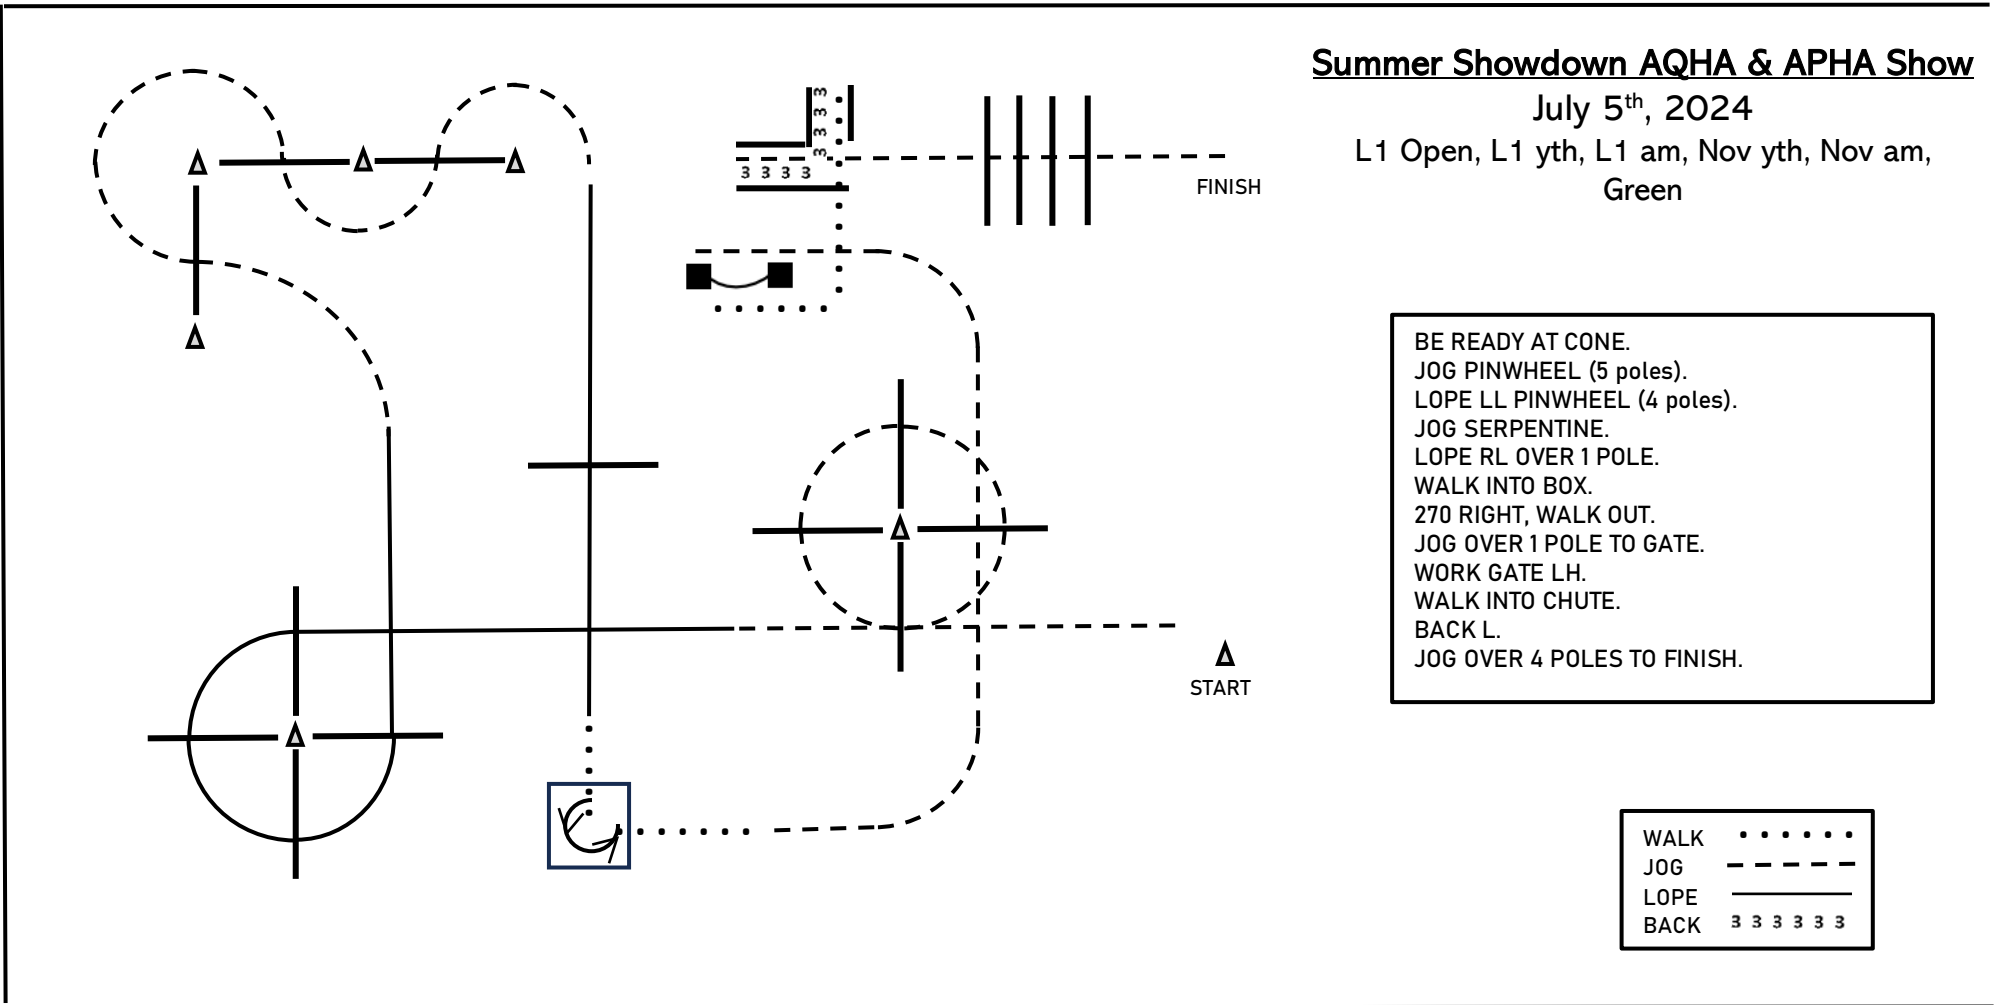

WALK
JOG	-----
LOPE	—————
BACK	3 3 3 3 3 3

Summer Showdown AQHA & APHA Show

July 5th, 2024

All Walk/Jog and Trail in Hand

BE READY AT CONE.
WALK OVER 1 POLE.
JOG PINWHEEL (4 poles).
JOG SERPENTINE AND INTO BOX.
270 RIGHT, WALK OUT.
JOG OVER 1 POLE.
WALK TO GATE.
WORK GATE LH.
WALK INTO CHUTE.
BACK L.
JOG OVER 4 POLES TO FINISH.

WALK
JOG	-----
LOPE	—————
BACK	3 3 3 3 3 3

Summer Showdown AQHA & APHA Show

July 6th, 2024

All Ranch Trail

BE READY AT GATE.
 WORK GATE LH
 TROT TO BRIDGE
 WALK OVER BRIDGE
 LOPE RL OVER POLES, INTO CHUTE
 BACK CHUTE
 SIDE PASS OVER LOG RIGHT
 180° RIGHT
 LOPE LL TO TREES
 TROT SERPENTINE THROUGH TREES
 STOP AT STANDARD AND PICK UP ROPE
 DRAG LOG IN A CIRCLE LEFT (WALK OR JOG)
 RETURN TO STANDARD
 EXIT OVER POLES AT A WALK