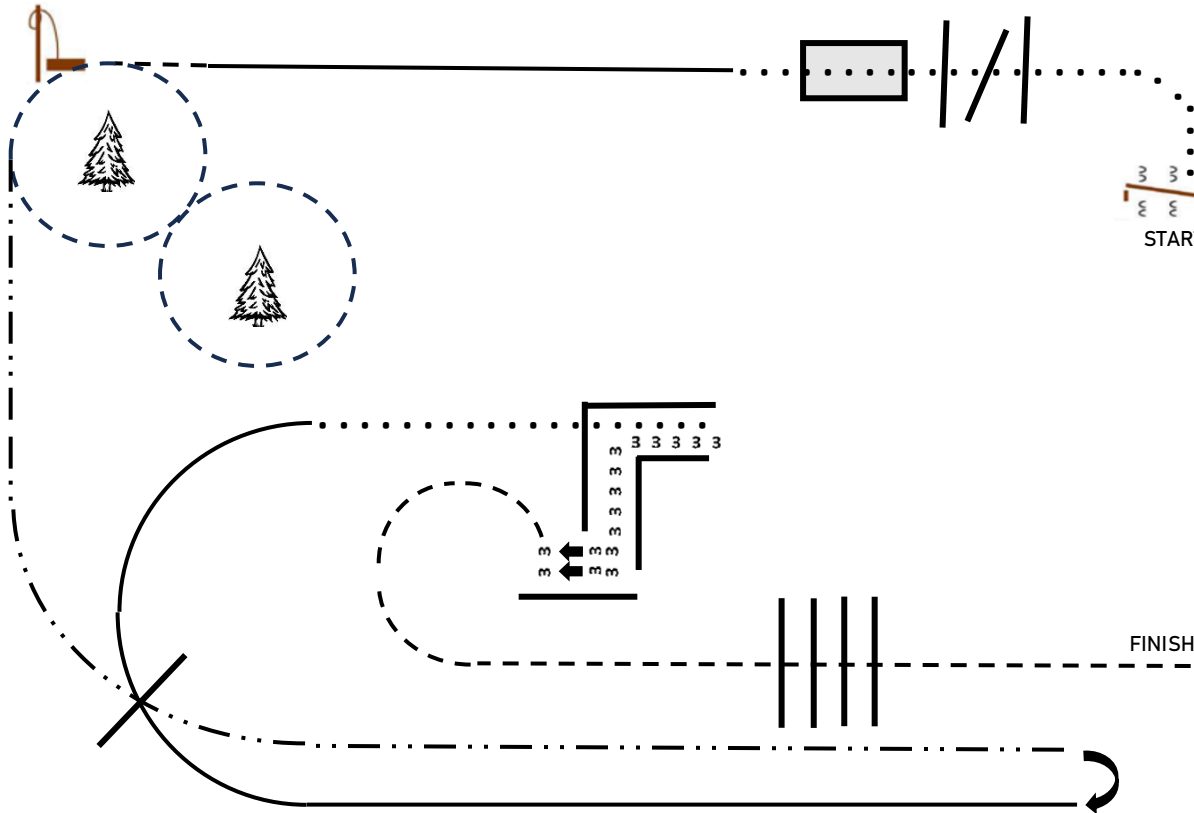

Summer Showdown AQHA & APHA Show

July 4th, 2024
 All Ranch Trail

BE READY AT GATE.
 WORK GATE, RH.
 WALK OVER LOGS & BRIDGE.
 LOPE LL.
 DRAG LOG IN FIG. 8 (walk or jog)
 EXTENDED JOG OVER LOG
 ROLL BACK.
 LOPE RL OVER LOG.
 WALK INTO CHUTE.
 BACK L CHUTE.
 SIDEPASS LEFT IN FRONT OF LOG.
 JOG OVER LOGS TO FINISH.

WALK
JOG	-----
LOPE	—————
EXT. JOG	- . . -
BACK	3 3 3 3 3 3

Summer Showdown AQHA & APHA Show

July 5th, 2024

Am, Am Sel, Yth, Jr, Sr, Yth SPB, SPB, Am SPB

BE READY AT CONE.
 LOPE RL PINWHEEL (5 poles).
 CHANGE LEADS.
 LOPE LL PINWHEEL (4 poles).
 JOG SERPENTINE.
 LOPE RL OVER 1 POLE.
 WALK INTO BOX.
 270 RIGHT, WALK OUT.
 LOPE LL OVER 1 POLE.
 JOG TO GATE.
 WORK GATE LH.
 WALK INTO CHUTE.
 BACK L.
 JOG OVER 4 POLES TO FINISH.

WALK
JOG	-----
LOPE	—————
BACK	3 3 3 3 3 3

Summer Showdown AQHA & APHA Show

July 5th, 2024

All Walk/Jog and Trail in Hand

BE READY AT CONE.
WALK OVER 1 POLE.
JOG PINWHEEL (4 poles).
JOG SERPENTINE AND INTO BOX.
270 RIGHT, WALK OUT.
JOG OVER 1 POLE.
WALK TO GATE.
WORK GATE LH.
WALK INTO CHUTE.
BACK L.
JOG OVER 4 POLES TO FINISH.

WALK
JOG	-----
LOPE	—————
BACK	3 3 3 3 3 3

Summer Showdown AQHA & APHA Show

July 6th, 2024

All Ranch Trail

BE READY AT GATE.
 WORK GATE LH
 TROT TO BRIDGE
 WALK OVER BRIDGE
 LOPE RL OVER POLES, INTO CHUTE
 BACK CHUTE
 SIDE PASS OVER LOG RIGHT
 180° RIGHT
 LOPE LL TO TREES
 TROT SERPENTINE THROUGH TREES
 STOP AT STANDARD AND PICK UP ROPE
 DRAG LOG IN A CIRCLE LEFT (WALK OR JOG)
 RETURN TO STANDARD
 EXIT OVER POLES AT A WALK