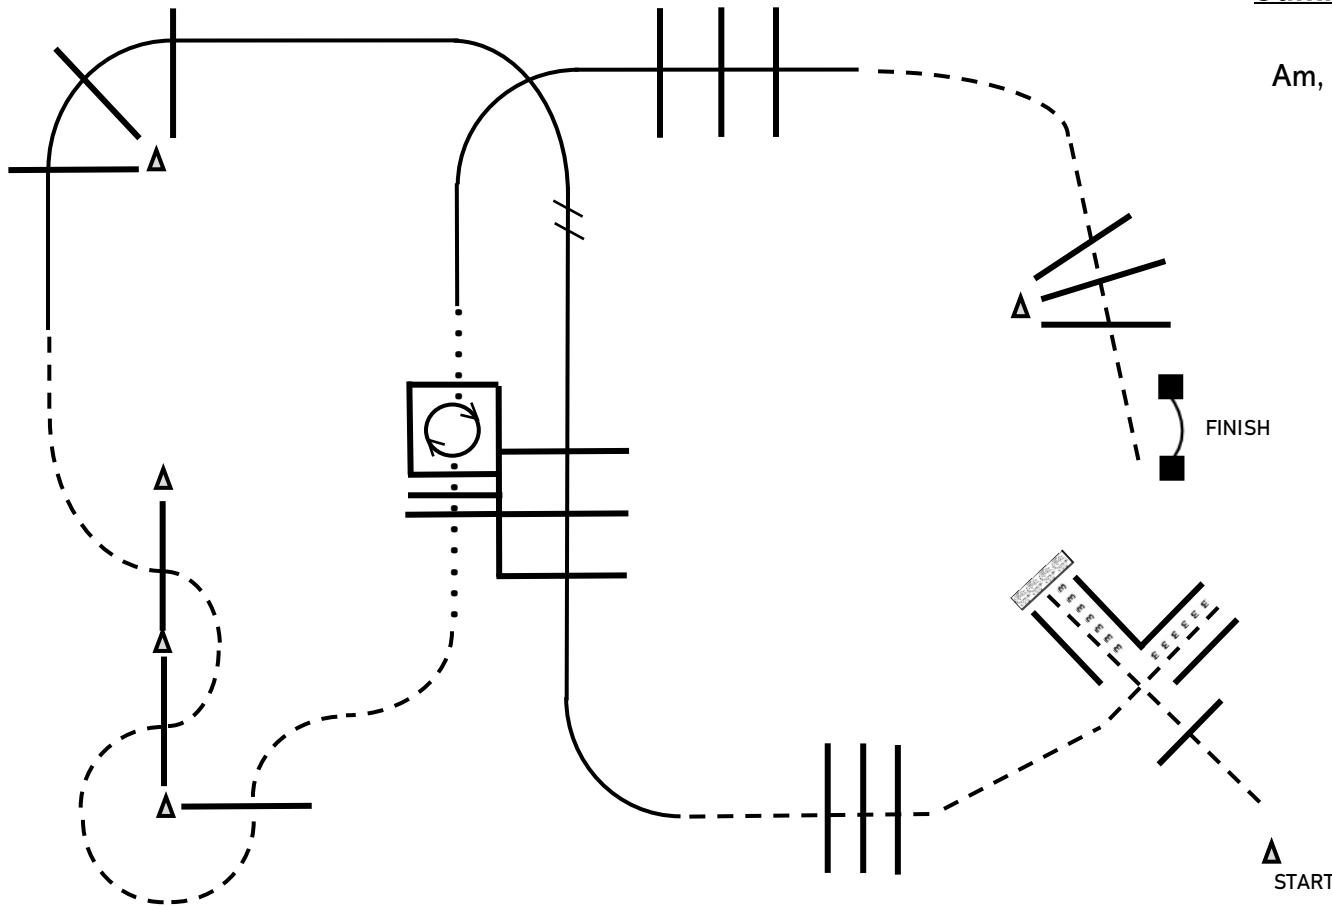

Summer Showdown AQHA & APHA Show

July 7th, 2024

Am, Am Sel, Yth, Jr, Sr, Yth SPB, SPB, Am SPB

BE READY AT CONE.
JOG OVER POLE & INTO CHUTE.
BACK L.
JOG OVER 3 POLES.
LOPE RL OVER 3 POLES.
CHANGE LEADS.
LOPE LL OVER 3 POLES.
JOG SERPENTINE.
WALK OVER POLES AND INTO BOX.
360 RIGHT & WALK OUT OF BOX.
LOPE RL OVER 3 POLES.
JOG OVER 3 POLES TO GATE.
LH GATE TO FINISH.

WALK	.....
JOG	-----
LOPE	—————
BACK	3 3 3 3 3 3