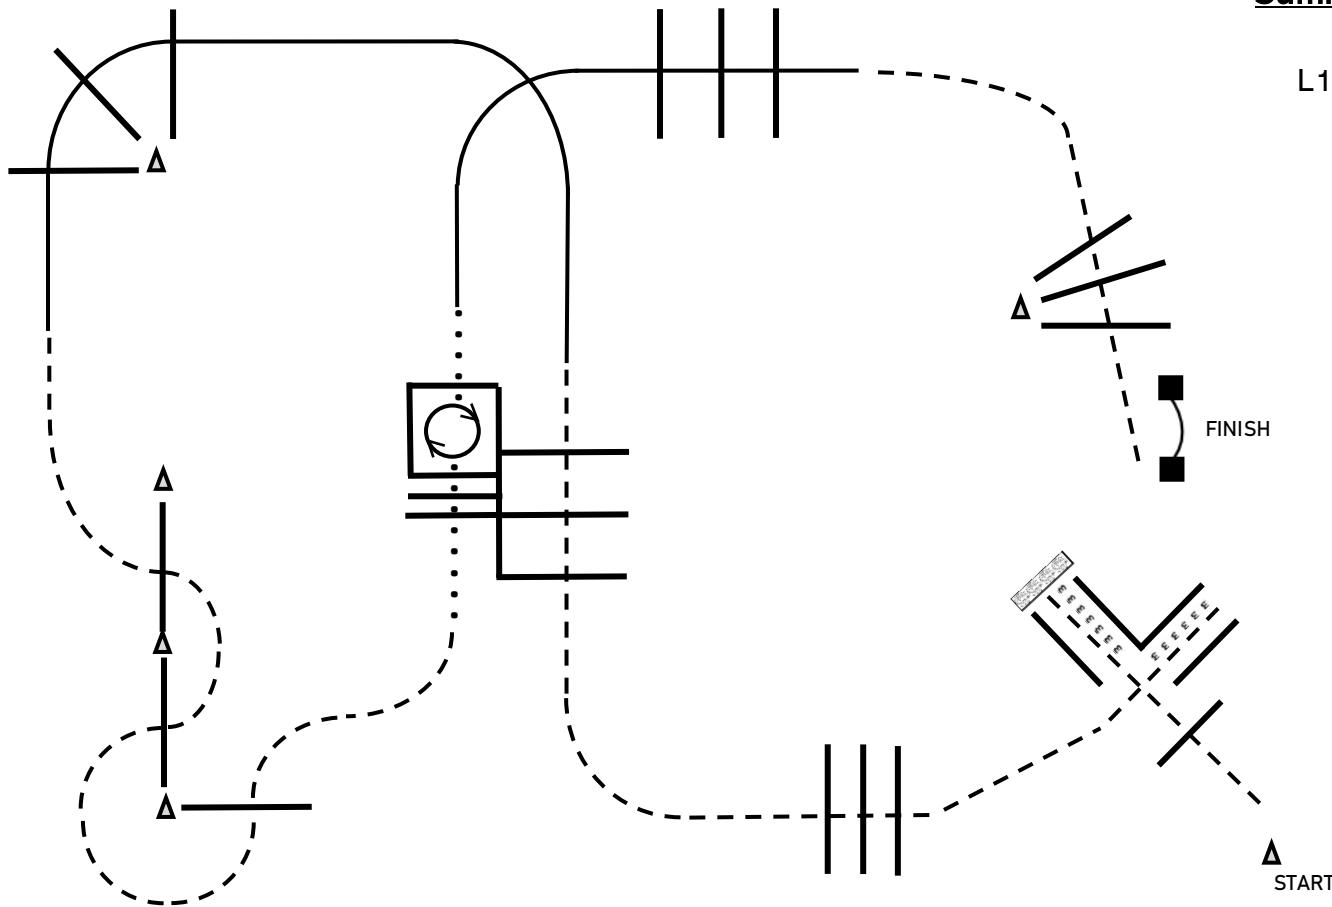

WALK
JOG	-----
LOPE	—————
BACK	3 3 3 3 3 3

Summer Showdown AQHA & APHA Show

July 7th, 2024

Am, Am Sel, Yth, Jr, Sr, Yth SPB, SPB, Am SPB

BE READY AT CONE.
 JOG OVER POLE & INTO CHUTE.
 BACK L.
 JOG OVER 3 POLES.
 LOPE RL OVER 3 POLES.
 CHANGE LEADS.
 LOPE LL OVER 3 POLES.
 JOG SERPENTINE.
 WALK OVER POLES AND INTO BOX.
 360 RIGHT & WALK OUT OF BOX.
 LOPE RL OVER 3 POLES.
 JOG OVER 3 POLES TO GATE.
 LH GATE TO FINISH.

WALK
JOG	-----
LOPE	—————
BACK	3 3 3 3 3 3

Summer Showdown AQHA & APHA Show

July 7th, 2024

L1 Open, L1 yth, L1 am, Nov yth, Nov am,
Green

BE READY AT CONE.
 JOG OVER POLE & INTO CHUTE.
 BACK L.
 JOG OVER 6 POLES.
 LOPE LL OVER 3 POLES.
 JOG SERPENTINE.
 WALK OVER POLES AND INTO BOX.
 360 RIGHT & WALK OUT OF BOX.
 LOPE RL OVER 3 POLES.
 JOG OVER 3 POLES TO GATE.
 LH GATE TO FINISH.