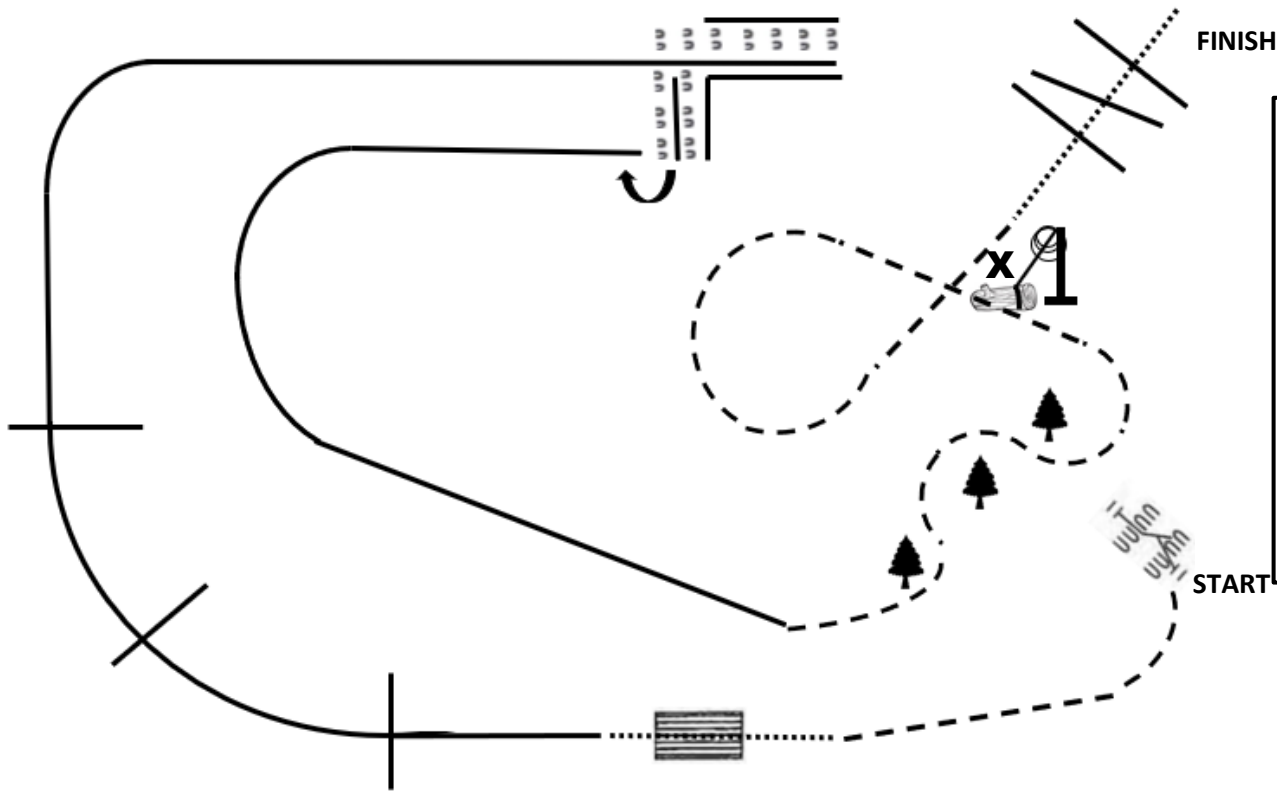

WALK
JOG	-----
LOPE	—————
BACK	3 3 3 3 3 3

Summer Showdown AQHA & APHA Show

July 5th, 2024

All Walk/Jog and Trail in Hand

BE READY AT CONE.
WALK OVER 1 POLE.
JOG PINWHEEL (4 poles).
JOG SERPENTINE AND INTO BOX.
270 RIGHT, WALK OUT.
JOG OVER 1 POLE.
WALK TO GATE.
WORK GATE LH.
WALK INTO CHUTE.
BACK L.
JOG OVER 4 POLES TO FINISH.

WALK
JOG	-----
LOPE	—————
BACK	3 3 3 3 3 3

Summer Showdown AQHA & APHA Show

July 6th, 2024

All Ranch Trail

BE READY AT GATE.
 WORK GATE LH
 TROT TO BRIDGE
 WALK OVER BRIDGE
 LOPE RL OVER POLES, INTO CHUTE
 BACK CHUTE
 SIDE PASS OVER LOG RIGHT
 180° RIGHT
 LOPE LL TO TREES
 TROT SERPENTINE THROUGH TREES
 STOP AT STANDARD AND PICK UP ROPE
 DRAG LOG IN A CIRCLE LEFT (WALK OR JOG)
 RETURN TO STANDARD
 EXIT OVER POLES AT A WALK